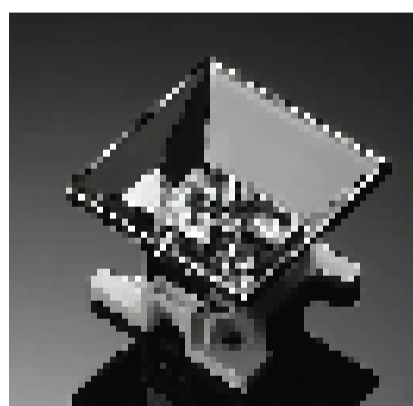

ΔB-D320-DFL
Beam Angle: Double Angle 20°/30°