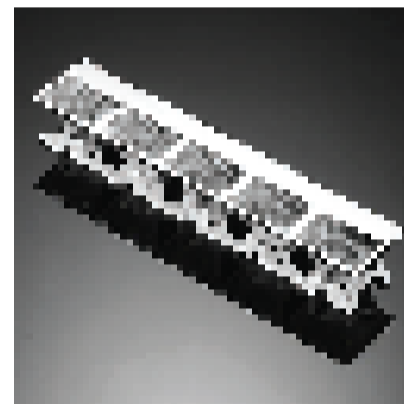

ΔB-BD00-M
Beam Angle: Wall Washer