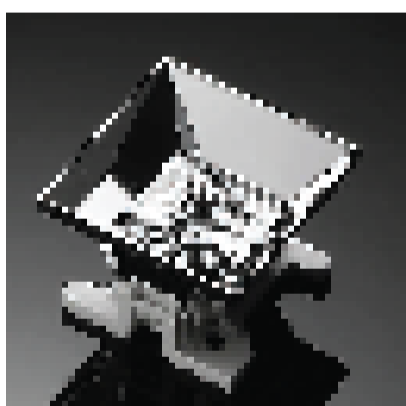

L70 @50,000h

Types

Recessed

Single Line Diagram

GLOWNEST

Glownest Downlight features has:

- Luminaire housing of die cast aluminium
- Recessed spotlight with effortless installation
- Premium powder coated finish
- SMD (Surface Mount Device) technology
- Technology for maximum efficiency
- Zero multiple shadows
- LED with effective colour rendering
- Overflowing colours with soft light and shadow
- Interpretation of the real environment light and colours
- High colour rendering

Recessed

Material Colour

RAL As Per Request

Optics Options

ΔB-D320-VMM
Beam Angle: Wall Washer

ΔB-BD00-P
Beam Angle: Flood 20°

ΔB-BD00-M
Beam Angle: Flood 30°

ΔB-BD00-QVM
Beam Angle: Square 30°/30°

ΔB-BD00-FL
Beam Angle: Double Angle 20°/30°

ΔB-BD00-M
Beam Angle: Wall Washer

ΔB-D320-DFL
Beam Angle: Double Angle 20°/30°

ΔB-D320-DFL
Beam Angle: Square 30°/30°

ΔB-D320-FM
Beam Angle: Flood 30°

ΔB-D320-FF
Beam Angle: Flood 20°