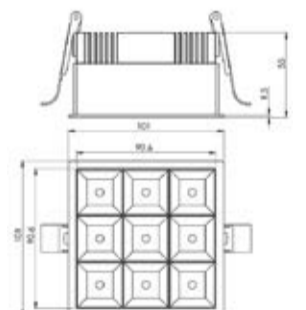

GLOWNEST 9 HEAD