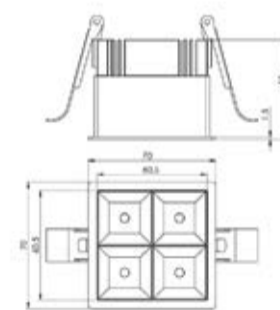

GLOWNEST 4 HEAD